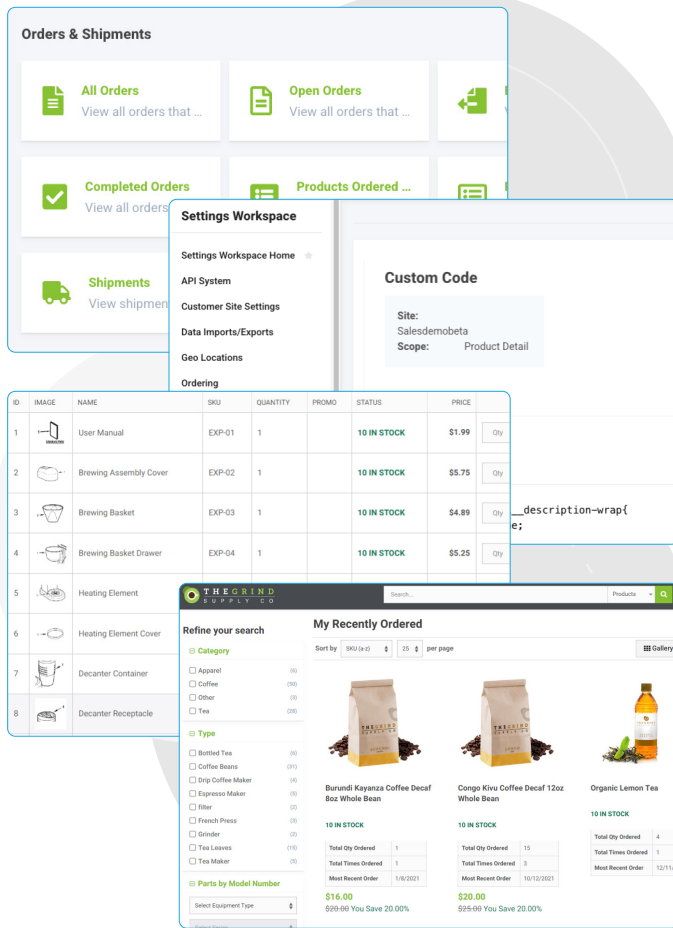

Benefits

Native

With 20+ years experience, CIMcloud delivers eCommerce tools designed for product-centric companies that need real eCommerce and not a piecemeal solution.

Integrated

CIMcloud is the premiere platform with an advanced, out-of-the-box integration built for B2B that syncs bi-directionally with Acumatica.

Features

B2B & B2C eCommerce Web Stores

B2B Customer Portals

Product & Content Tools

CRM-Style Rep Tools

Online Payments

No-Code Configuration Options

Custom Code Injection Options