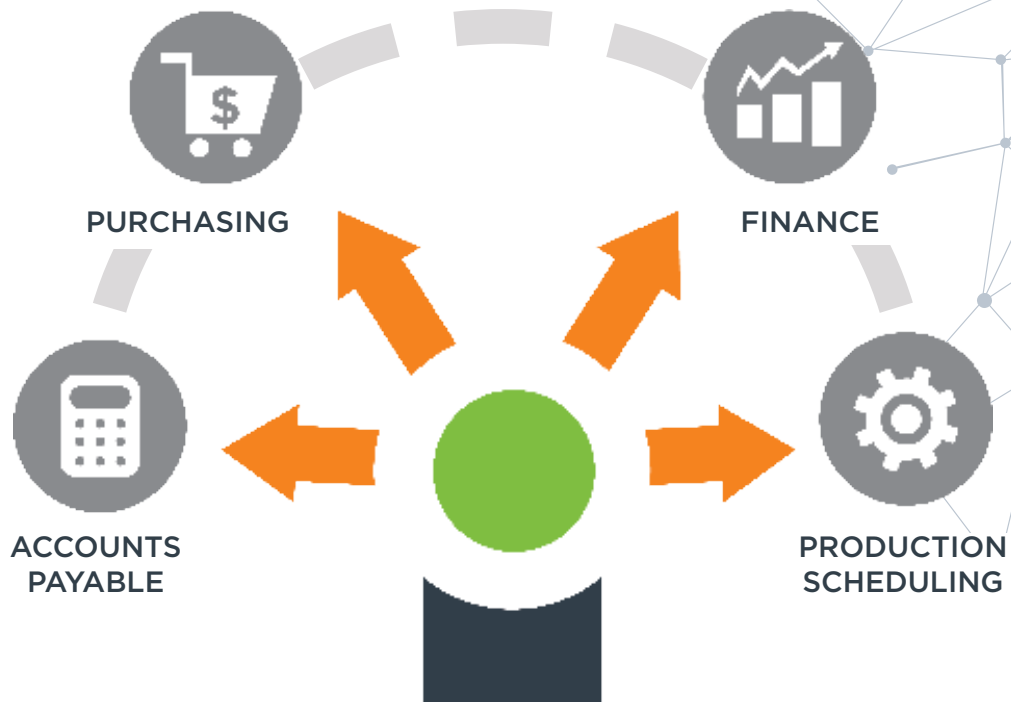

LLUMIN CMMS+ FEATURES

- Seamless integration with ERPs and business solutions
- Initiate or finalize procurement policies directly from your ERP
- Oversee vendor selection and authority granted to maintenance personnel
- Track the cost of parts and MRO spend
- Facilitate and drive greater asset management efficiencies
- Enterprise-level security and privilege management
- Cradle-to-grave date/time activity logging for all transactions
- Mobile-friendly software

LLumin CMMS+

LLumin CMMS+ with Acumatica ERP integration enables information exchange with all stakeholders within your business.

Acumatica The Cloud ERP

Achieve tight, real-time integration with Acumatica and many other industry-leading ERP platforms, with **LLumin CMMS+**.

SCHEDULE A DEMO

Ready to see how LLumin CMMS+ can help enhance the productivity and efficiency of your organization?

Contact our team to see our software in action. We'll show you how LLumin CMMS+ with Acumatica will synchronize data, streamline processes, and enables collaboration.

Call 866.326.2757 or email sales@LLumin.com